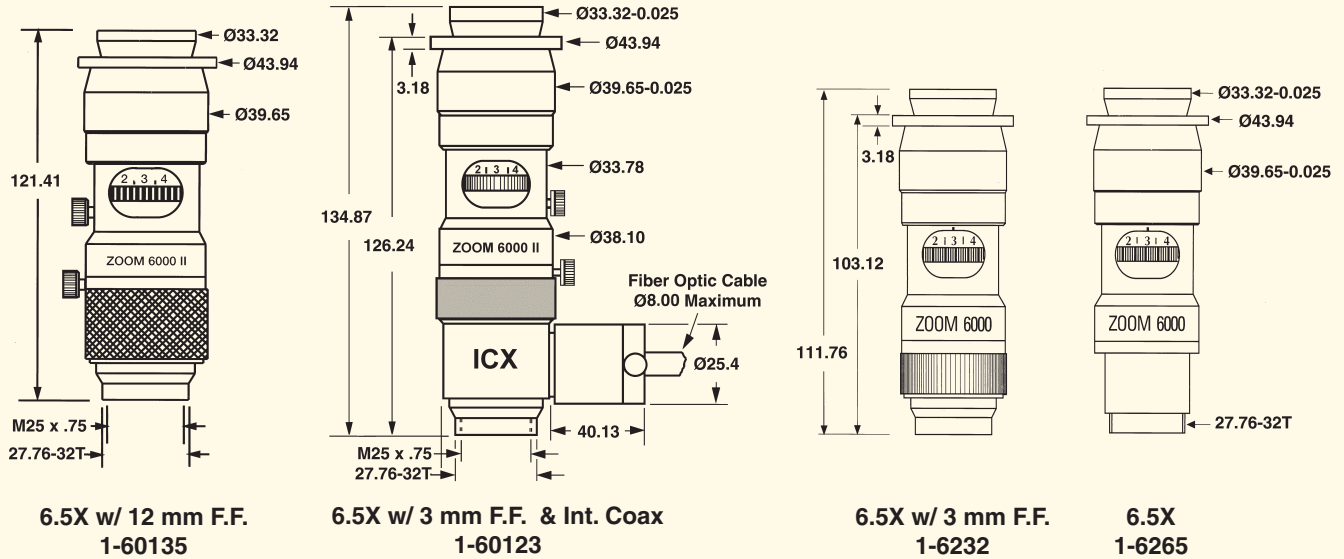

Zoom 6000 System Dimensions

*All measurements are in mm unless otherwise specified.

Navitar offers a wide variety of lenses, adapters and attachments. Dimensions of a few examples are provided here. For a complete listing of lens dimensions, please visit www.machinevision.navitar.com.

Lenses*

Adapters*

All adapters have a diameter of $\text{Ø}40.64$ mm ($\text{Ø}1.600$ inches)

Attachments*