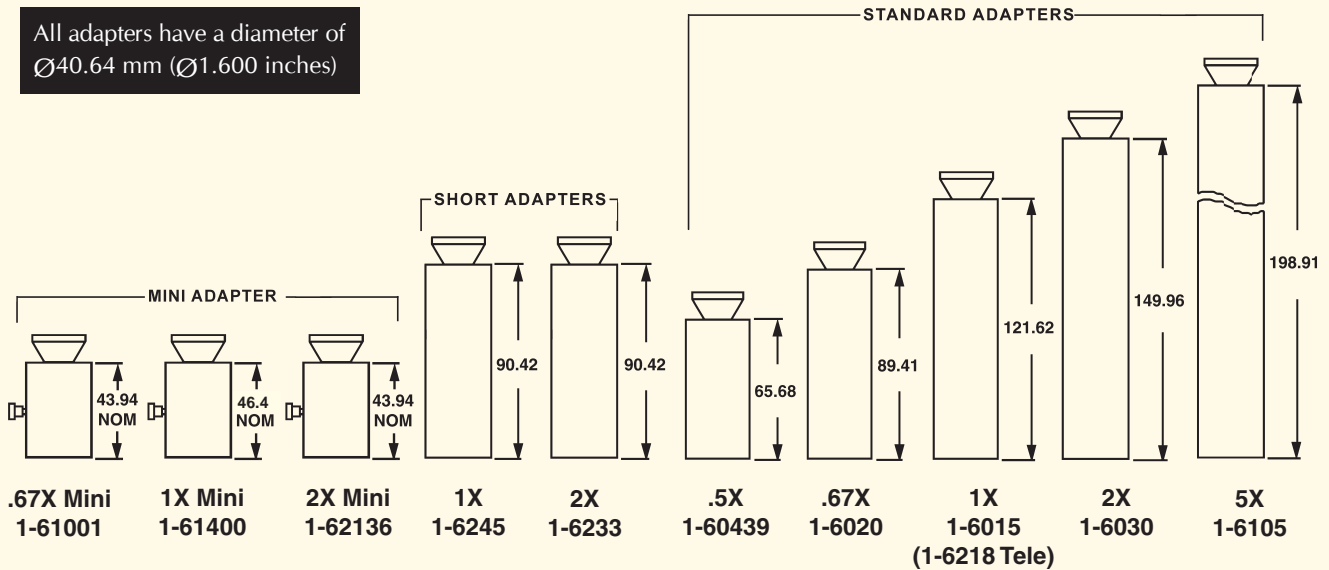

Zoom 6000 System Dimensions

*All measurements are in mm unless otherwise specified.

Navitar offers a wide variety of lenses, adapters and attachments. Dimensions of a few examples are provided here. For a complete listing of lens dimensions, please visit www.machinevision.navitar.com.

Lenses*

Adapters*

All adapters have a diameter of $\text{Ø}40.64$ mm ($\text{Ø}1.600$ inches)

Attachments*