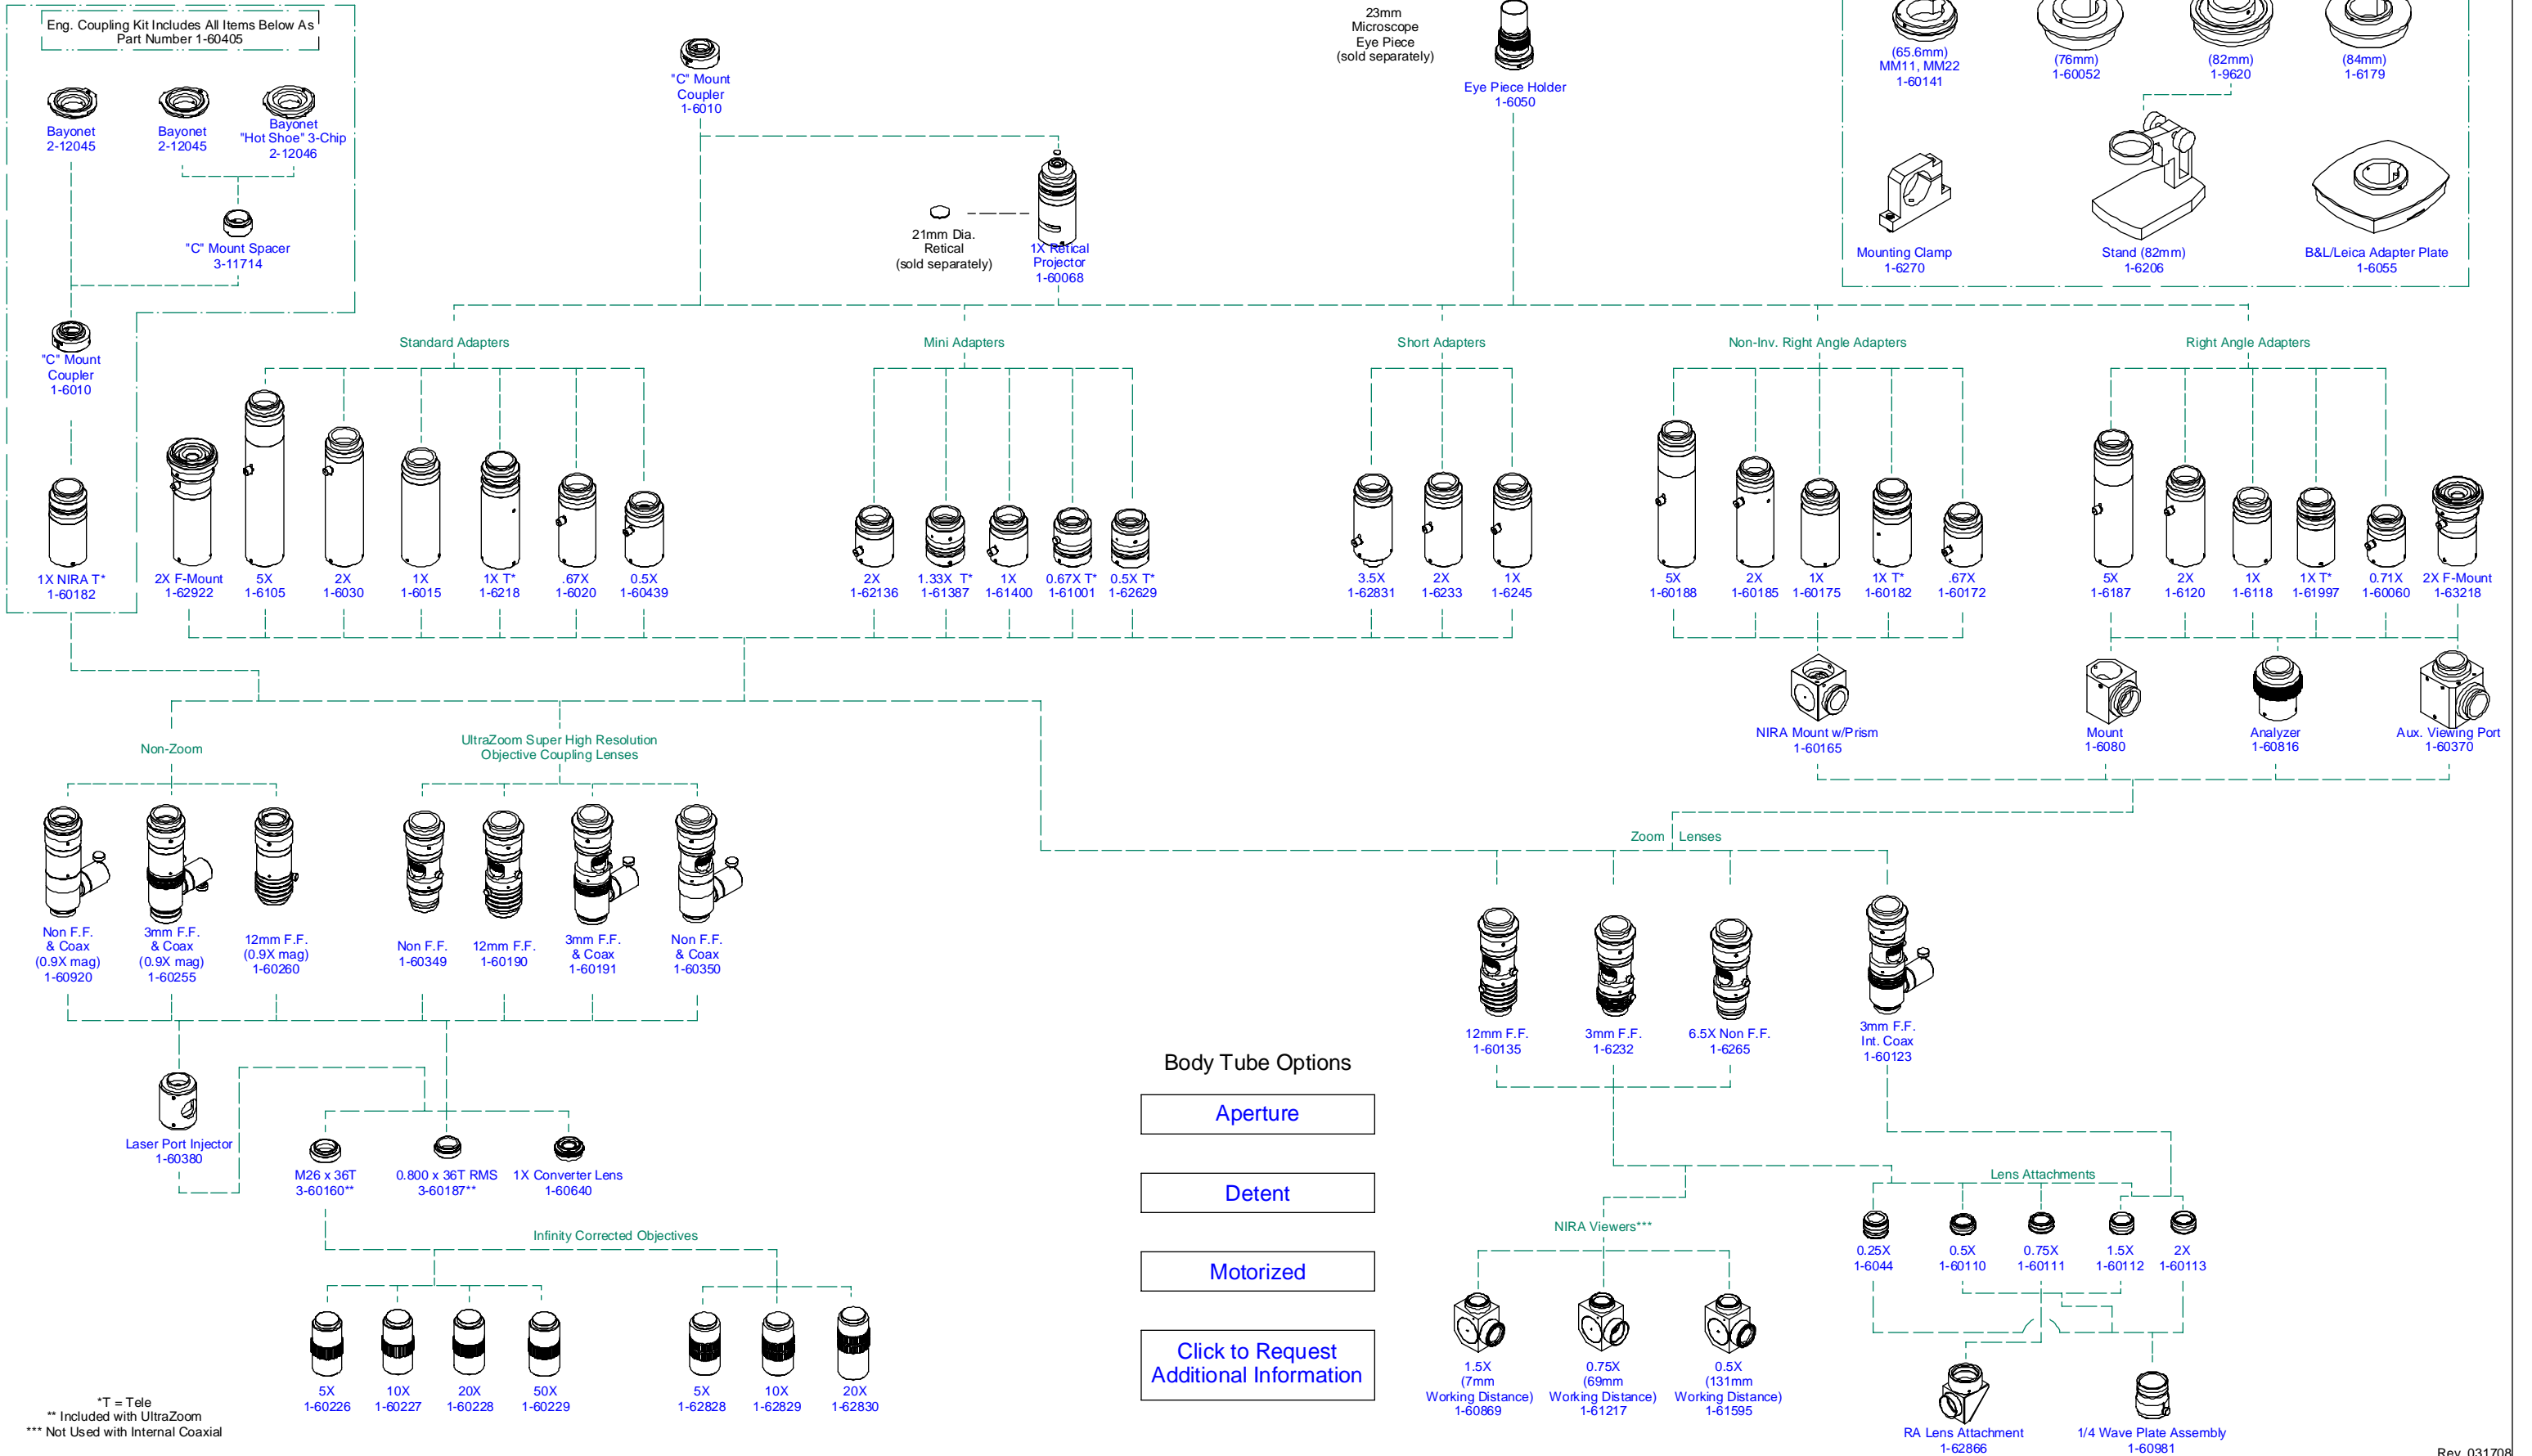

Zoom 6000 System Diagram

*T = Tele
 ** Included with UltraZoom
 *** Not Used with Internal Coaxial

Body Tube Options

- Aperture
- Detent
- Motorized

[Click to Request Additional Information](#)