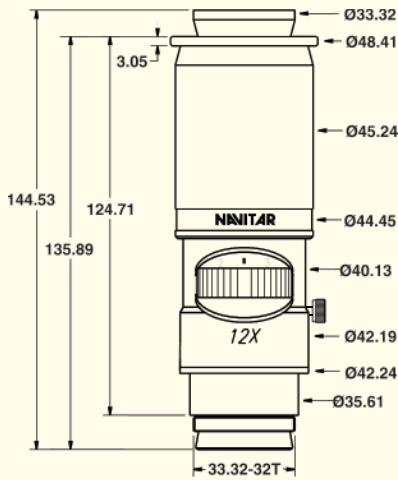

12X Zoom System Dimensions

*All measurements are in mm unless otherwise specified.

Navitar offers a wide variety of lenses, adapters and attachments. Dimensions of a few examples are provided here. For a complete listing of lens dimensions, please visit www.machinevision.navitar.com.

Lenses*

12X Zoom Non FF
I-50330