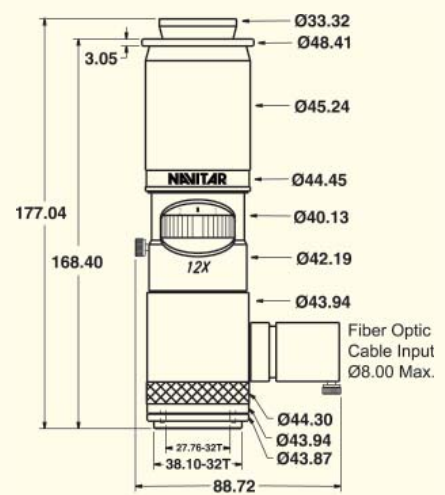

12X Zoom w/ 3 mm FF & Coax
I-50487