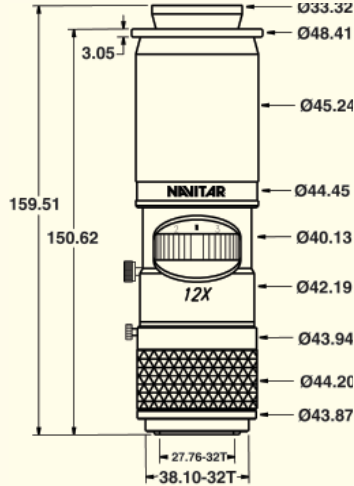

12X Zoom w/ 12 mm FF
I-50486