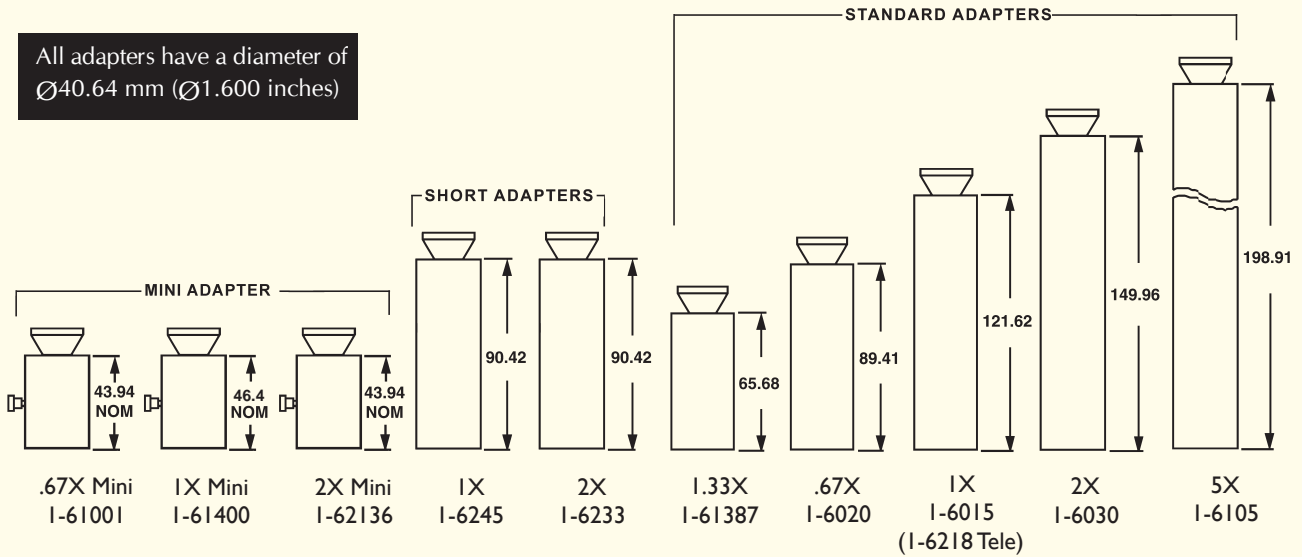

## Adapters\*

All adapters have a diameter of  $\varnothing 40.64$  mm ( $\varnothing 1.600$  inches)